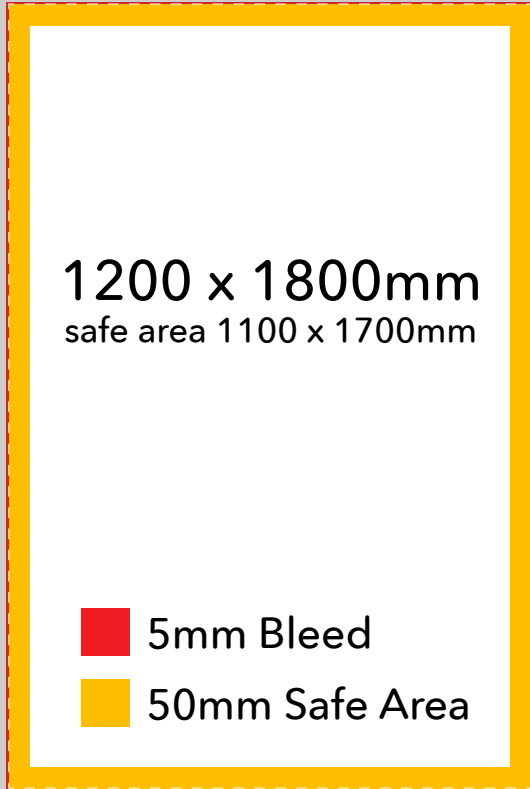

# 6 Sheet Posters

supplying guide for 6 sheet posters

We print our 6 Sheet posters on 150gsm outdoor poster paper, that conforms to industry standard specification for water-resistant outdoor signage.

It is strong, resists cracking and flaking, has minimal tearing and adheres well to base materials - perfect for the weather in the UK!

Our outdoor posters are intended for distance viewing only, as images may appear jagged at close range.

## Artwork too big?

If you are unable to design your artwork at the full size needed, we are able to accept artwork sent as a percentage of the size, which our automated system will scale up. The most popular percentage to supply 6 Sheet artwork is 1/4 size (300 x 450mm).

## 6 Sheet Poster Checklist

- ✓ Artwork is 300dpi
- ✓ CMYK Colour profile
- ✓ All fonts embedded
- ✓ Supplied at 100% scale or at a reduced size which scales up proportionately