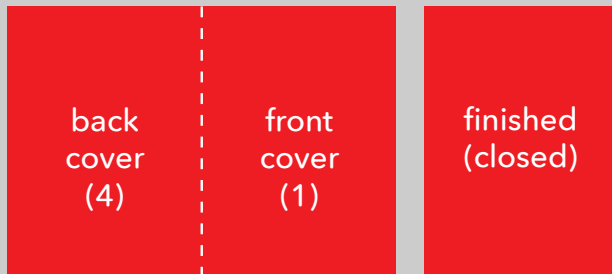

Greetings Cards

supplying guide for greetings cards

Half Fold

Side 1

Side 2

Tent Fold

Side 1

Side 2

finished (closed)

Greetings Cards Checklist

- ✓ Artwork is 300dpi
- ✓ CMYK Colour profile
- ✓ All fonts embedded
- ✓ Correct fold has been selected when ordering
- ✓ Artwork is correct orientation

Need more help?