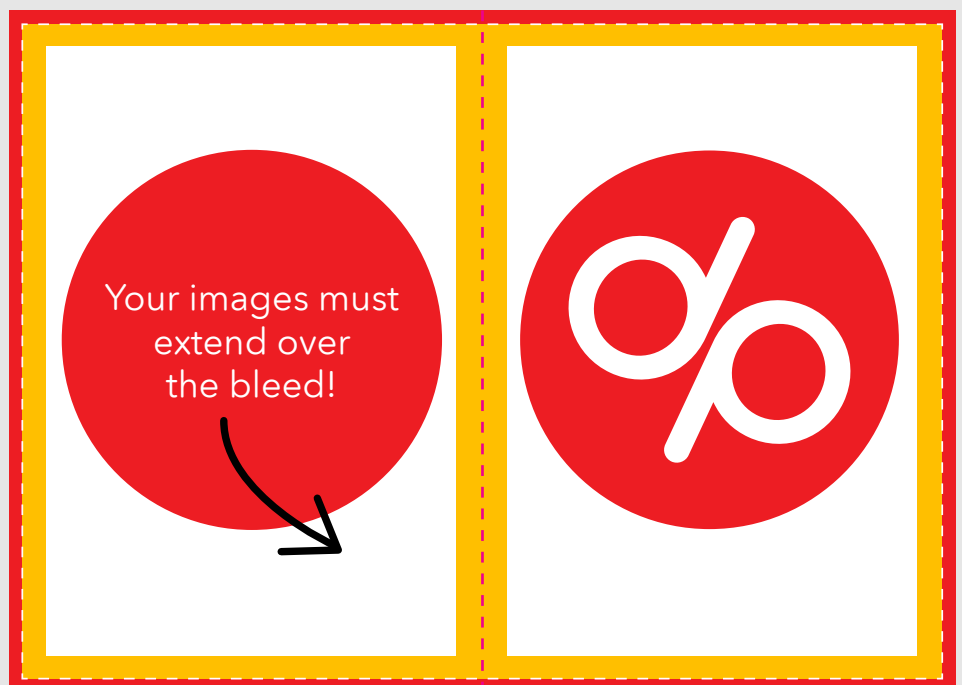

Greetings Cards

supplying guide for greetings cards

Half Fold

Side 1

Side 2

Tent Fold

Side 1

Side 2

finished (closed)

Greetings Cards Checklist

- ✓ Artwork is 300dpi
- ✓ CMYK Colour profile
- ✓ All fonts embedded
- ✓ Correct fold has been selected when ordering
- ✓ Artwork is correct orientation

Need more help?