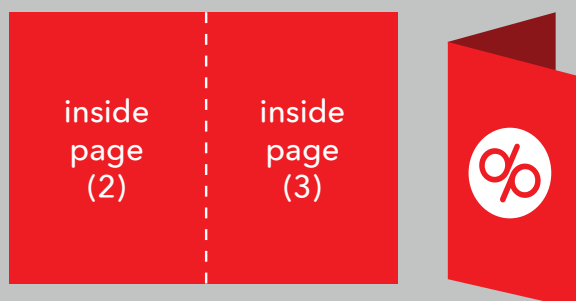

Folded Order of Service

supplying guide for folded orders of service

Half Fold

Side 1

Side 2

Tent Fold

Side 1

Side 2

finished (closed)

Folded Order of Service Checklist

- ✓ Artwork is 300dpi
- ✓ CMYK Colour profile
- ✓ All fonts embedded
- ✓ Correct fold has been selected when ordering
- ✓ Artwork is correct orientation