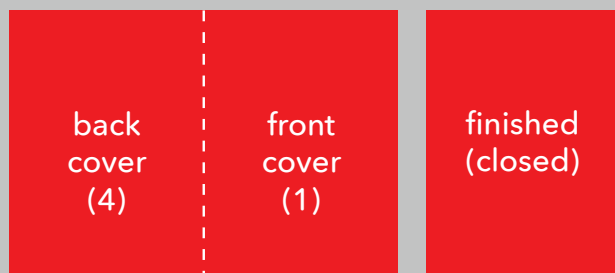

Folded Order of Service

supplying guide for folded orders of service

Half Fold

Side 1

Side 2

Tent Fold

Side 1

Side 2

finished (closed)

Folded Order of Service Checklist

- ✓ Artwork is 300dpi
- ✓ CMYK Colour profile
- ✓ All fonts embedded
- ✓ Correct fold has been selected when ordering
- ✓ Artwork is correct orientation