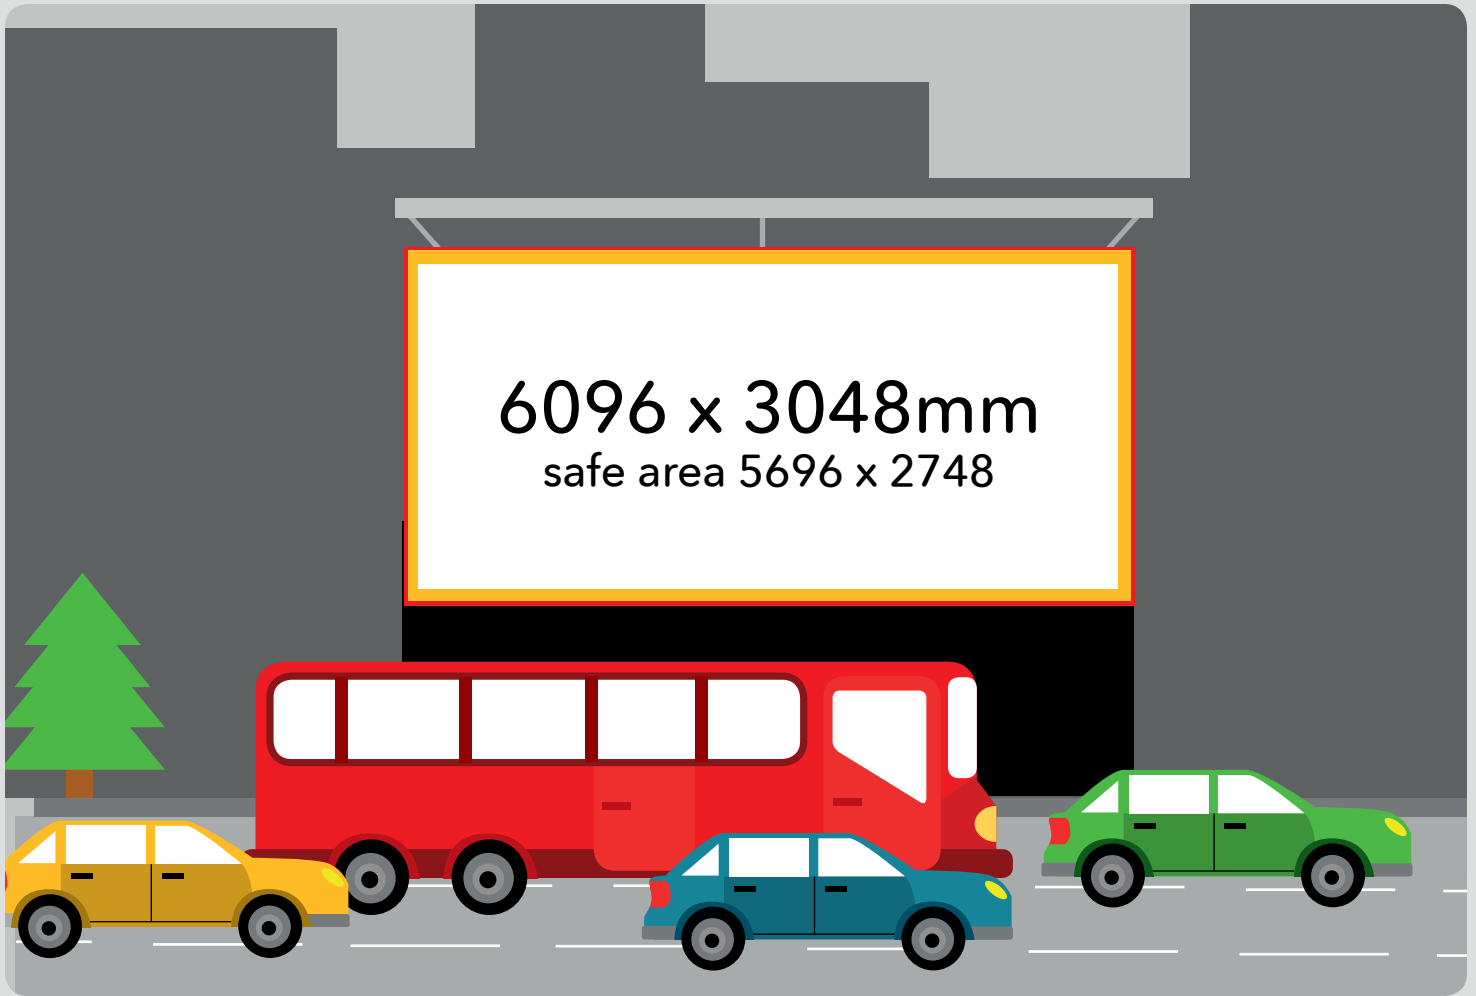

48 Sheet Posters

supplying guide for 48 sheet posters

Artwork too big?

The dimensions of a 48 sheet are so large that most design software struggles to create documents that size, therefore we ask that your artwork is supplied at a scalable size.

The size we recommend is:
1524mm x 737.5mm (quarter size)

With a 25mm safe area and 10mm bleed.

48 Sheet Poster Checklist

- ✓ Artwork is 300dpi
- ✓ CMYK Colour profile
- ✓ All fonts embedded
- ✓ Supplied at 100% scale or at a reduced size which scales up proportionately