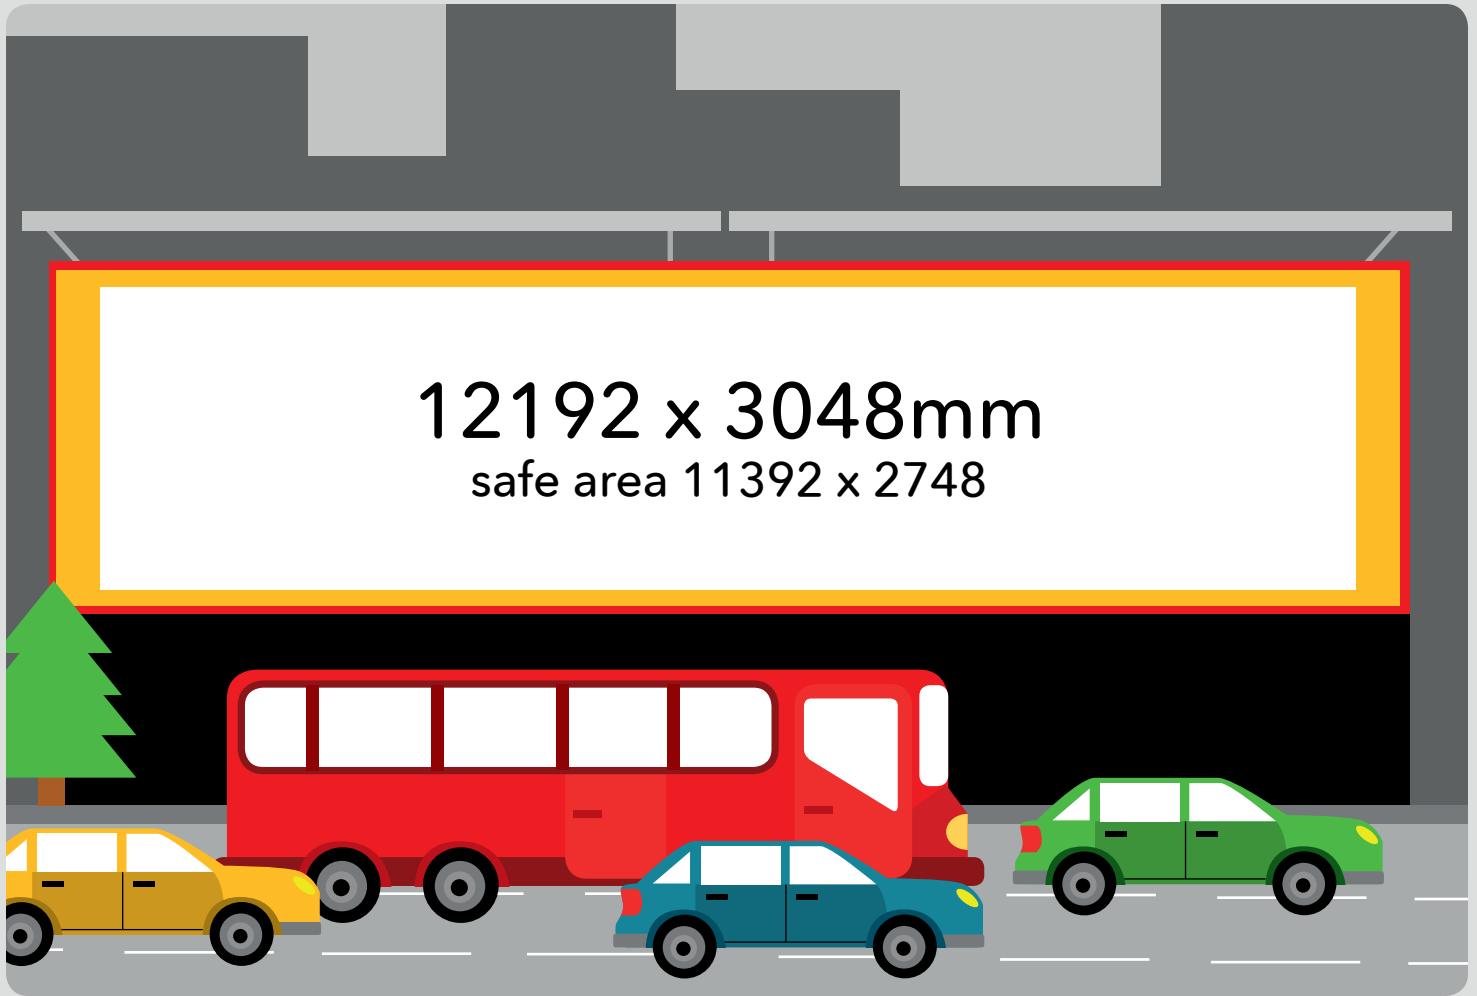

96 Sheet Posters

supplying guide for 96 sheet posters

Artwork too big?

The dimensions of a 96 sheet are so large that most design software struggles to create documents that size, therefore we ask that your artwork is supplied at a scalable size.

The size we recommend is:
3048mm x 737.5mm (quarter size)

With at least a 25mm safe area and 10mm bleed.

96 Sheet Poster Checklist

- ✓ Artwork is 300dpi
- ✓ CMYK Colour profile
- ✓ All fonts embedded
- ✓ Supplied at 100% scale or at a reduced size which scales up proportionately