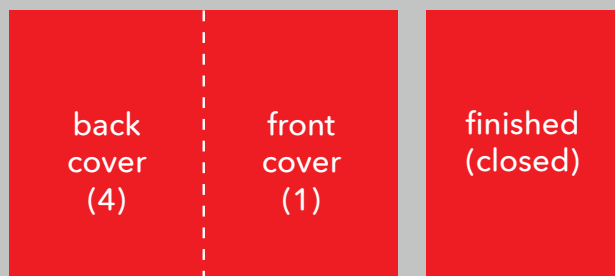

Greetings Cards

supplying guide for greetings cards

Half Fold

Side 1

Side 2

Tent Fold

Side 1

Side 2

finished (closed)

Greetings Cards Checklist

- ✓ Artwork is 300dpi
- ✓ CMYK Colour profile
- ✓ All fonts embedded
- ✓ Correct fold has been selected when ordering
- ✓ Artwork is correct orientation

Need more help?