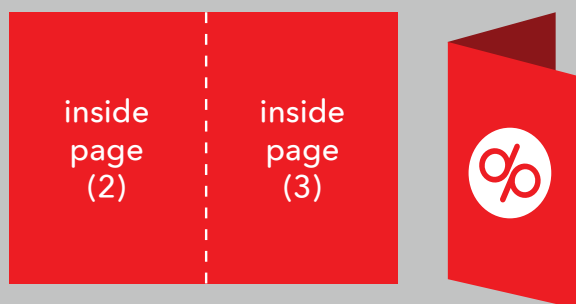

Greetings Cards

supplying guide for greetings cards

Half Fold

Side 1

Side 2

Tent Fold

Side 1

Side 2

finished (closed)

Greetings Cards Checklist

- ✓ Artwork is 300dpi
- ✓ CMYK Colour profile
- ✓ All fonts embedded
- ✓ Correct fold has been selected when ordering
- ✓ Artwork is correct orientation

Need more help?