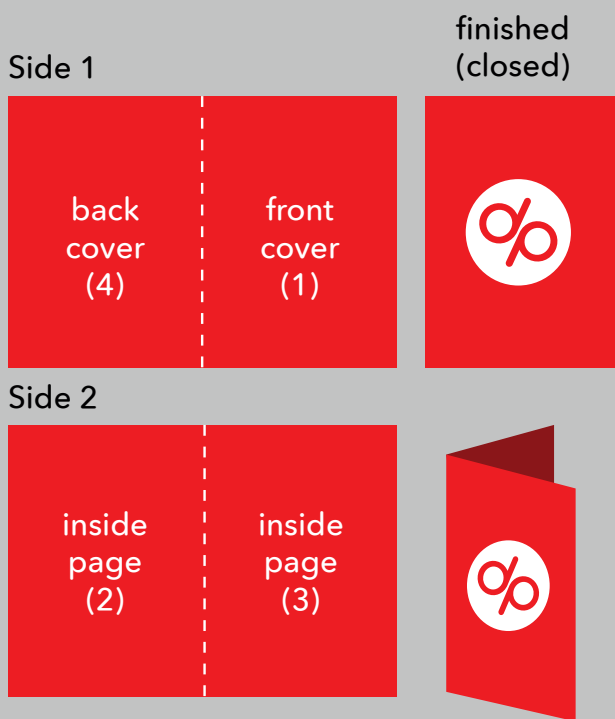

# Folded Invites

supplying guide for folded invites

### Half Fold

## Folded Invites Checklist

- ✓ Artwork is 300dpi
- ✓ CMYK Colour profile
- ✓ All fonts embedded
- ✓ Correct fold has been selected when ordering
- ✓ Artwork is correct orientation