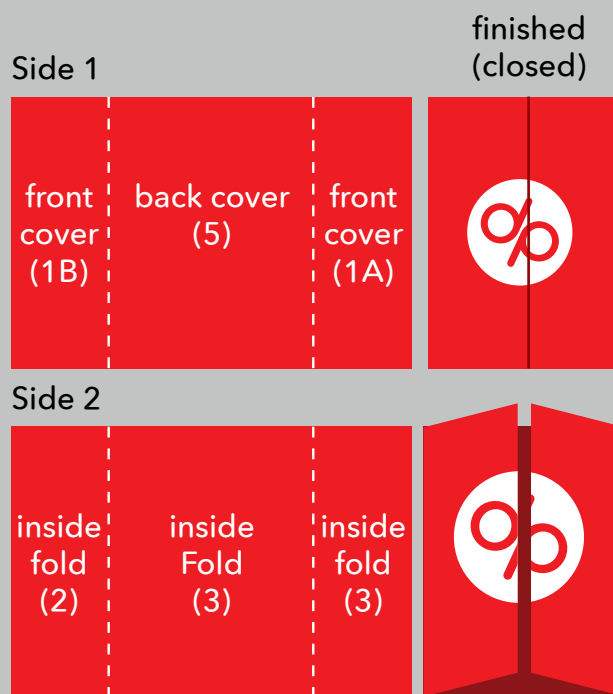

# Folded Invites

supplying guide for folded invites

### Half Fold

### Gate Fold

## Folded Invites Checklist

- ✓ Artwork is 300dpi
- ✓ CMYK Colour profile
- ✓ All fonts embedded
- ✓ Correct fold has been selected when ordering
- ✓ Artwork is correct orientation