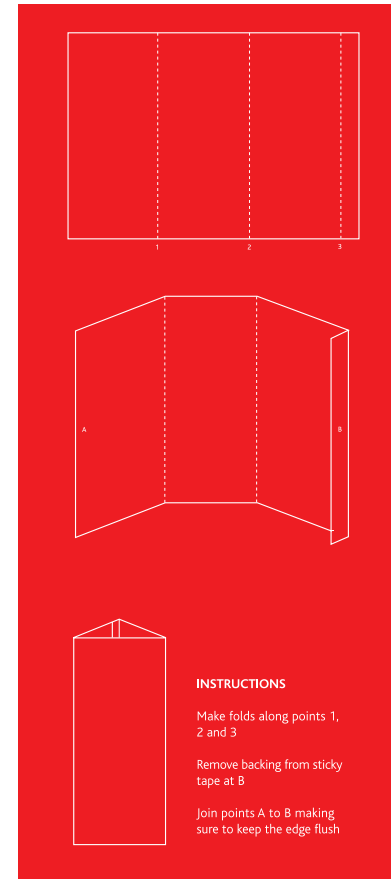

Table Talkers 148x105mm

■ Bleed (3mm)

The bleed area extends 3mm beyond the edge of your finished document. Colours and images must extend beyond the edge of the document to prevent unwanted white borders around the edge of your finished document. Note that this 'bleed' will be trimmed during the finishing process so ensure that no important details are set up to print in this area

■ Safe Area (5mm)

It is recommended that your artwork is at least 5mm from the edge of the page if it is not meant to bleed off. Printed borders placed too close to the edge of a page may look uneven when the job is trimmed.

-- Fold Line

This is where your document will be folded. Please ensure all text is set at least 5mm from this line.

Important: Anything beyond the white dotted line will be trimmed off

Tape Flap