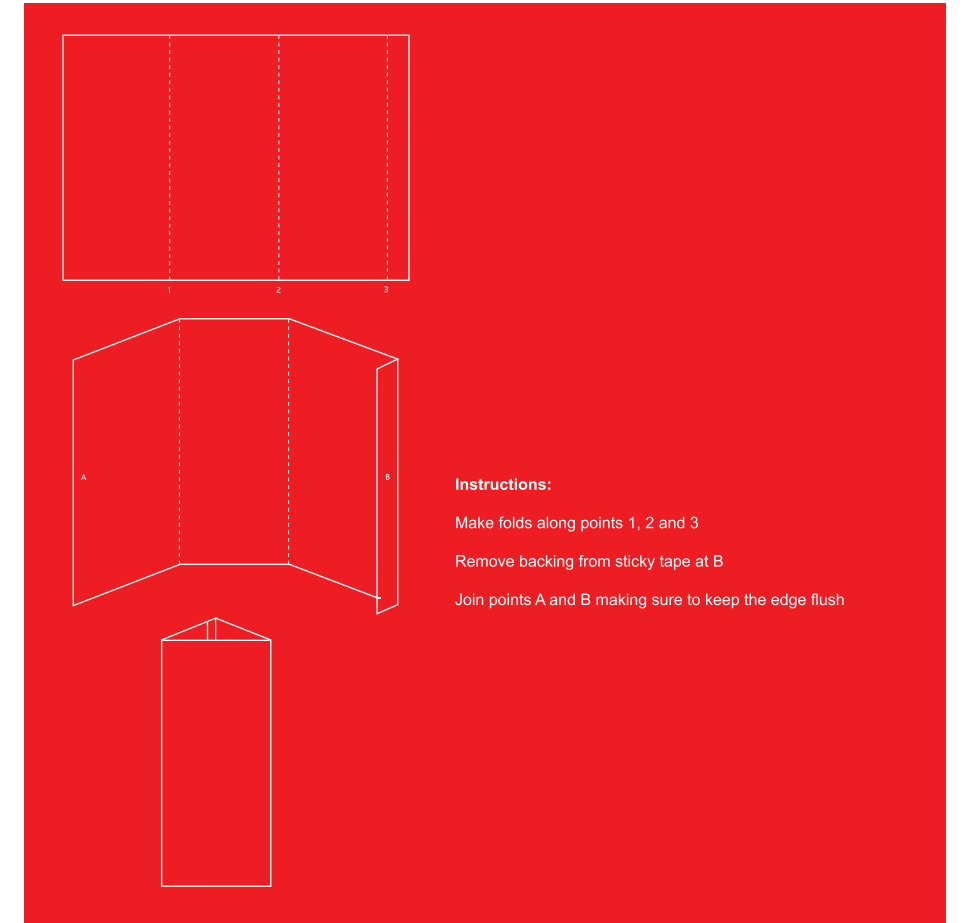

# 140mm x 140mm Table Talker

435mm x 140mm Flat,  
folded to 140mm x 140mm.

## ■ Bleed (3mm)

The bleed area extends 3mm beyond the edge of your finished document. Colours and images must extend beyond the edge of the document to prevent unwanted white borders around the edge of your finished document. Note that this 'bleed' will be trimmed during the finishing process so ensure that no important details are set up to print in this area

## ■ Safe Area (5mm)

It is recommended that your artwork is at least 5mm from the edge of the page if it is not meant to bleed off. Printed borders placed too close to the edge of a page may look uneven when the job is trimmed.

## --- Fold Line

This is where your document will be folded. Please ensure all text is set at least 5mm from this line.

**Important:** Anything beyond the white dotted line will be trimmed off

Tape Flap